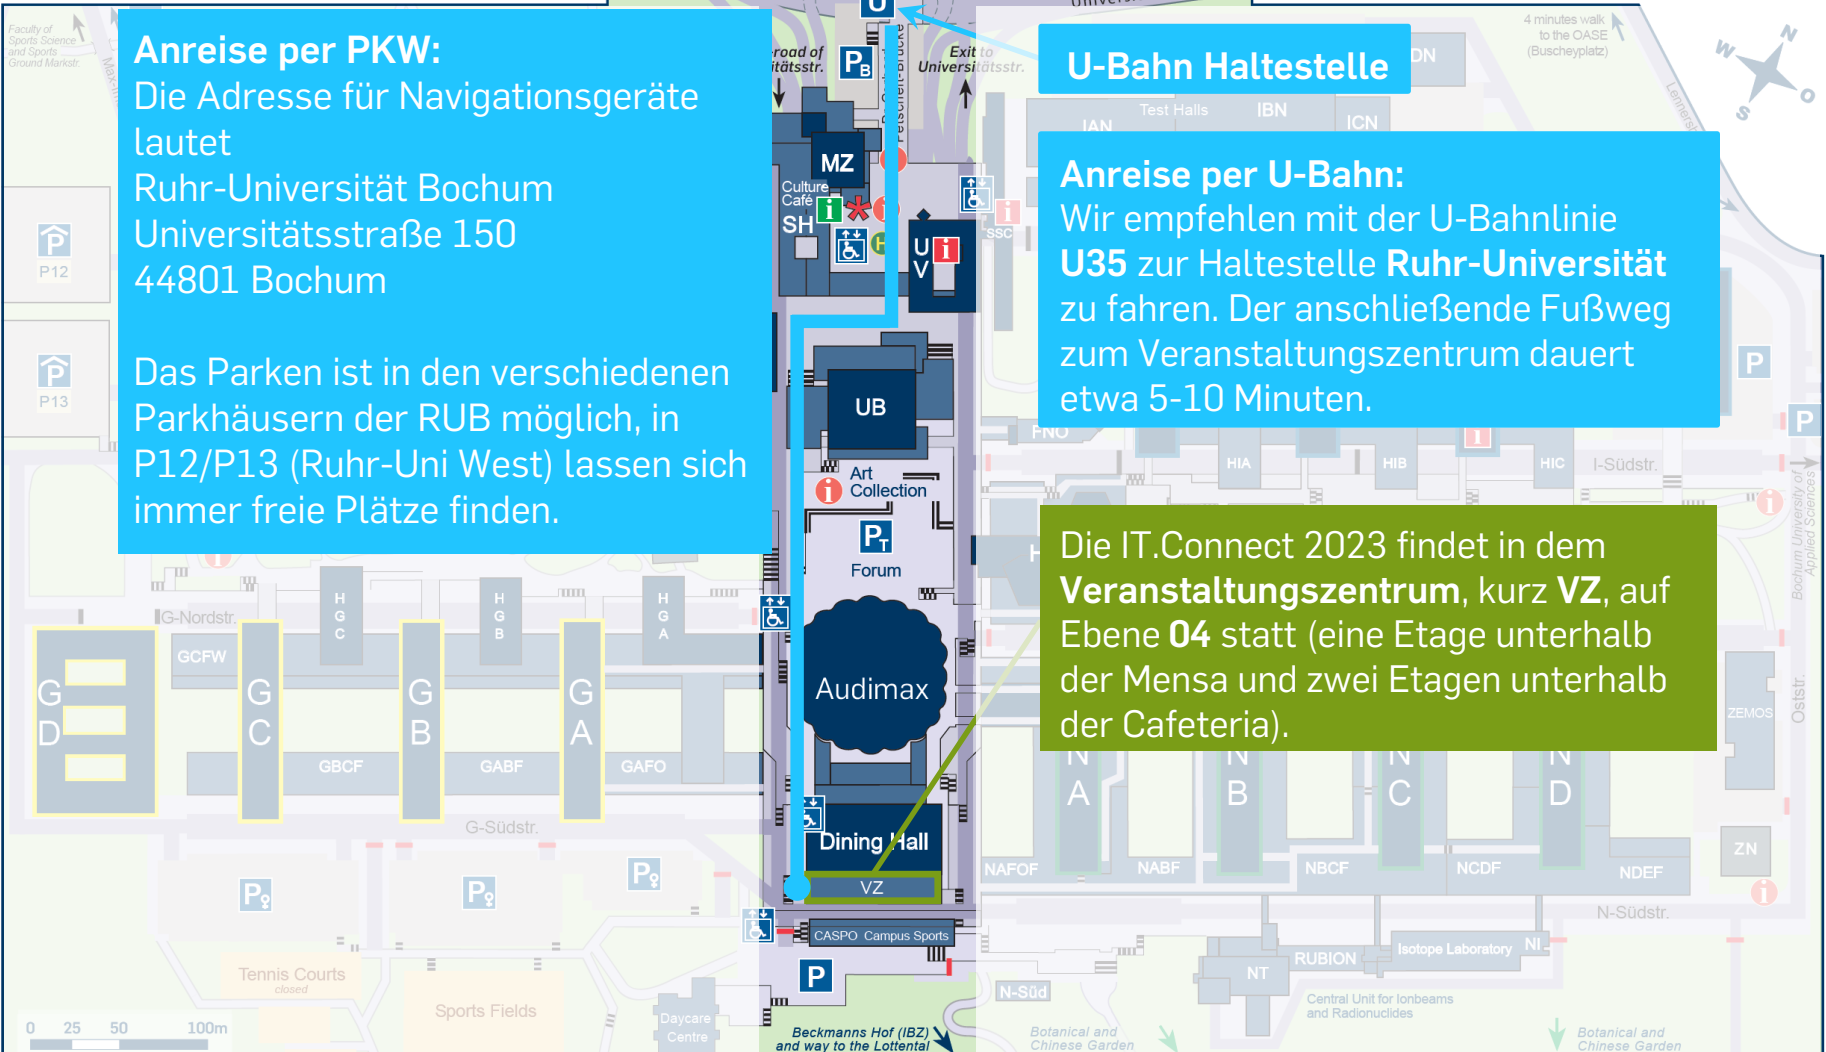

CAMPUS MAP

Anreise per PKW:

Die Adresse für Navigationsgeräte lautet
Ruhr-Universität Bochum
Universitätsstraße 150
44801 Bochum

Das Parken ist in den verschiedenen Parkhäusern der RUB möglich, in P12/P13 (Ruhr-Uni West) lassen sich immer freie Plätze finden.

U-Bahn Haltestelle

Anreise per U-Bahn:

Wir empfehlen mit der U-Bahnlinie **U35** zur Haltestelle **Ruhr-Universität** zu fahren. Der anschließende Fußweg zum Veranstaltungszentrum dauert etwa 5-10 Minuten.

Die IT.Connect 2023 findet in dem **Veranstaltungszentrum**, kurz **VZ**, auf Ebene **04** statt (eine Etage unterhalb der Mensa und zwei Etagen unterhalb der Cafeteria).

© 2019 Copyright/editing: Geomatics - Geographic Department of the RUB (M. Gleißner, S. Steinert, W. Herzog); update: Administrative Depart. 5 (T. Rabe)

Walkway	Information Desk	Parking Garage	Subway Station	Student Services	Comments: GA, IA, MA, NA = Central Building of Row Theme Colours: Yellow Shape = G-Row; Red = M-Row; Blue = I-Row; Green = N-Row GAFO = Flat Area of the GA Building (Example) HIA = Lecture Hall of the IA Building (Example) Explanation (Example): NA 1/128: Building NA, Floor 1, Room 128 Remark: Floor 1 = 1st Floor; Floor 01 = 1st Floor Downstairs
Stairs	Information	Parking Area	Centre for Biomedicine Ruhr	Student Service Center	
Street	Internal Information	Women's Parking Area	Campus Sports Ground	Technology Centre Ruhr	* Downstairs Use Lift or Stairs to Get to the Print/Copy Office and also 320, 370, 377
Street Beneath the Campus	Outside Lift	Visitor Parking	Campus Center	University Library	
Wall	Bus Stop	Central Parking Garage (Underground Parking Beneath the Campus)	Forum Northeast	University Administration	
Green Area	Gate (Access Restricted)		Lecture Hall Centre	Vita Campus	
	Road Closed		Multimedia Support Centre	Convention Centre	
			Centre	Center for Interface-Dominated High Performance Materials	
			IT.SERVICES	Centre for Neuroinformatics	